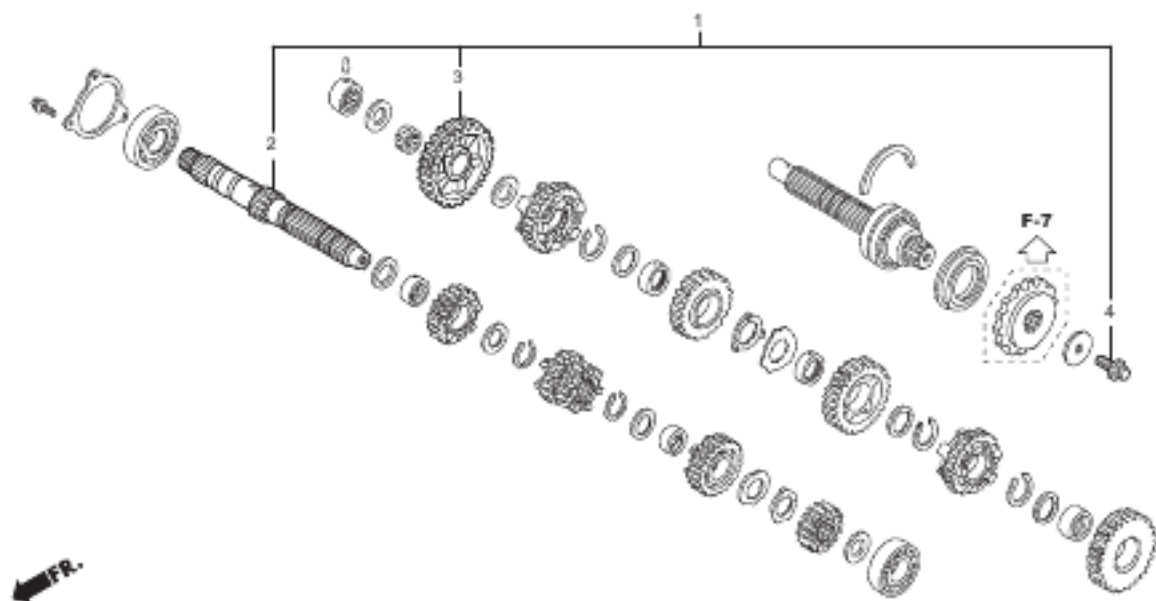

Block No.

**E-4**

Transmission set

2008 CBR600RR

Ref. No.	Part No.	Description	Reqd. No.		Remarks
			AMA	FX SS	
• 1	06230-N1A-A10	TRANSMISSION SET .....	1	-	
• 2	25211-N1A-A10	SHAFT, MAIN S1 .....	1	- 18T	
• 3	25421-N1A-A10	GEAR, C-1 S1 .....	1	- 43T	
• 4	30804-432-010	BOLT, SPECIAL, 10mm .....	1	1	hole for wire lock