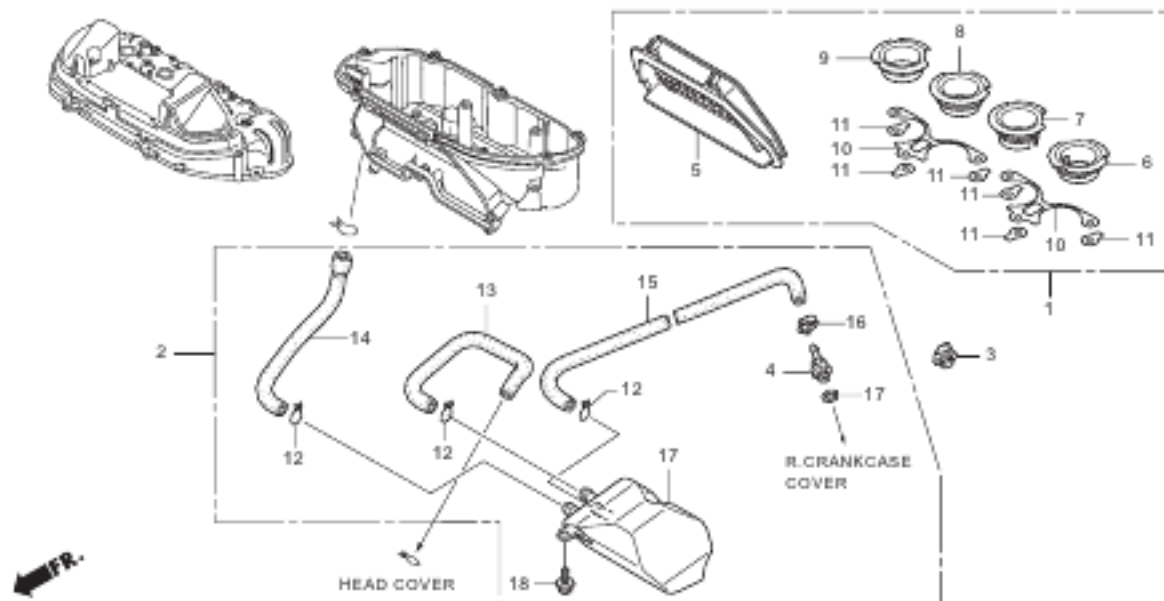

Block No.

F-4

Air funnel set /
Breather case set

2008 CBR600RR

Ref. No.	Part No.	Description	Reqd. No.		Remarks
			AMA	FX SS	
* 1	06170-N1A-D10	AIR FUNNEL SET	1	-	38770-N1A-D10 (UNIT ASSY. POM-P100N) use with act.
* 2	06552-N1A-D08	BREATHER CASE SET	1	1	
* 3	15611-MP4-900	CAP, OIL FILLER	1	1	hole for wire lock (=15611-MEE-000)
* 4	15514-N1A-D08	JOINT, OIL RETURN	1	1	
* 5	17210-N1A-D10	ELEMENT, AIR CLEANER	1	1	
* 6	17211-N1A-D10	FUNNEL, AIR F1 L11	1	-	N1A-D10 F1 L11, 38770-N1A-D10 (UNIT ASSY. POM-P100N) use with act.
* 7	17212-N1A-D10	FUNNEL, AIR F2 L17	1	-	N1A-D10 F2 L17, 38770-N1A-D10 (UNIT ASSY. POM-P100N) use with act.
* 8	17213-N1A-D10	FUNNEL, AIR F3 L17	1	-	N1A-D10 F3 L17, 38770-N1A-D10 (UNIT ASSY. POM-P100N) use with act.
* 9	17214-N1A-D10	FUNNEL, AIR F4 L11	1	-	N1A-D10 F4 L11, 38770-N1A-D10 (UNIT ASSY. POM-P100N) use with act.
* 10	17226-N1A-D10	BRACKET, FUNNEL	2	-	
* 11	17227-N1A-D10	TONGUED WASHER	6	-	
12	17310-011-000	CLIP, BREATHER TUBE	3	3	
* 13	17554-N1A-D08	TUBE A, BREATHER	1	1	
* 14	17555-N1A-D08	TUBE B, BREATHER	1	1	
* 15	17556-N1A-D08	TUBE C, BREATHER	1	1	
16	19503-K50-700	CLAMP A, WATER ROSE	1	1	
* 17	55200-N1A-D08	CASE COMP, BREATHER	1	1	
18	00123-MEN-070	BOLT, 5H DR B X10	1	1	
19	01307-KP0-000	O-RING, 18 X 3	1	1