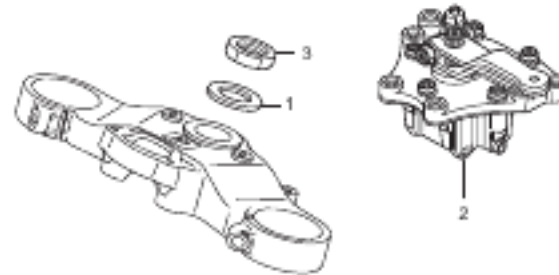

Block No.

F-2

Steering damper

2008 CBR600RR

Ref No.	Part No.	Description	Reqd. No.		Remarks
			AMA	FX SS	
1	33219-0P0-000	WASHER, DUST SEAL	1	1	
• 2	53700-MPJ-M01	DAMPER ASSY., STRG	1	1	
• 3	90304-MPJ-M00	NUT, STEERING STEM	1	1