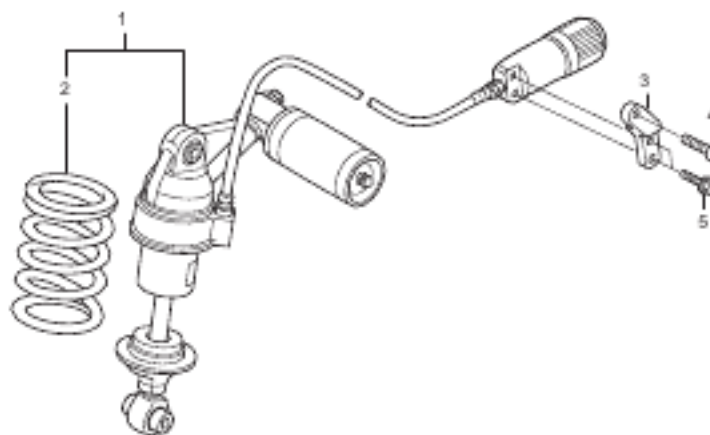

Block No.

F-8

Rear cushion

2008 CBR600RR

Ref. No.	Part No.	Description	Reqd. No.		Remarks
			AMA	FX SS	
• 1	52400-MPJ-R01	REL. CUSH ASSY.....	1	1	
• 2	52401-MPJ-R01	SPRING, REL. CUSHION (10.5).....	1	1	Yellow paint
•	52401-N1A-D00	SPRING, REL. CUSHION (10.0).....	(1)	(1)	White paint
•	52402-N1A-D00	SPRING, REL. CUSHION (10.3).....	(1)	(1)	Blue paint
•	52403-N1A-D00	SPRING, REL. CUSHION (10.8).....	(1)	(1)	Black paint
•	52404-N1A-D00	SPRING, REL. CUSHION (11.0).....	(1)	(1)	Red paint
•	52405-N1A-D00	SPRING, REL. CUSHION (11.3).....	(1)	(1)	Green paint
• 3	52505-MPJ-R01	STAY, PRELOAD ADJ.....	1	1	
4	00157-ME0-D00	BOLT, SOCKET 8 X 22.....	1	1	
5	00001-00322-00	BOLT, FLANGE, 5H, 6 X 22.....	2	2