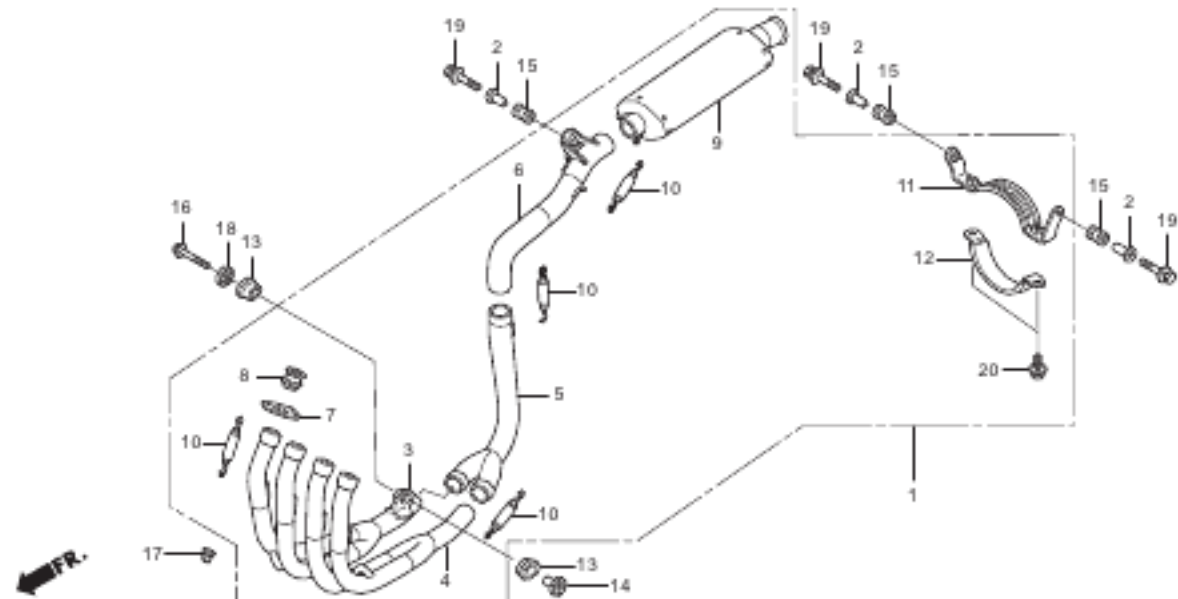

Block No.

F-6

Exhaust set

2008 CBR600RR

Ref. No.	Part No.	Description	Reqd. No.		Remarks
			AMA	FX SS	
• 1	06180-N1A-D08	EXHAUST SET (FIM)	1	1	
2	17240-439-000	COLLAR, AIR CLEANER	3	3	STD
• 3	18151-N1A-D08	PIPE COMP., R. EXHAUST	1	1	
• 4	18152-N1A-D08	PIPE COMP., L. EXHAUST	1	1	
• 5	18157-N1A-D08	JOINT RL. EXH. PIPE	1	1	
• 6	18158-N1A-D08	TAIL PIPE, EXH.	1	1	
• 7	18231-N1A-D08	FLANGE, EXH.	4	4	
• 8	18232-NL3-908	COLLAR, EXH.	4	4	
• 9	18310-N1A-D08	SILENCER COMP. (FIM)	1	1	
• 10	18334-NL3-758	SPRING, EXH. PIPE	9	9	
• 11	18371-N1A-D08	BAND A, MUFFLER	1	1	
• 12	18372-N1A-D08	BAND B, MUFFLER	1	1	
13	18423-MPJ-D00	RUBBER, EXH. PIPE MOUNT	2	2	STD
14	18423-MPJ-D00	COLLAR, EXH. PIPE MOUNT	1	1	STD
15	18424-MPJ-D00	RUBBER, MUFFLER RR. MOUNT	3	3	STD
16	00120-MPJ-D00	BOLT, FLANGE GUIDE 8 X 50	1	1	STD
17	00304-MM9-000	NUT, FLANGE, 7 mm	8	8	STD
18	00501-MPJ-D00	WASHER, 8.5 X 28	1	1	STD
19	00401-00028-00	BOLT/WASHER, 8 X 28	3	3	STD
20	00001-00014-00	BOLT, 8 X 14	2	2