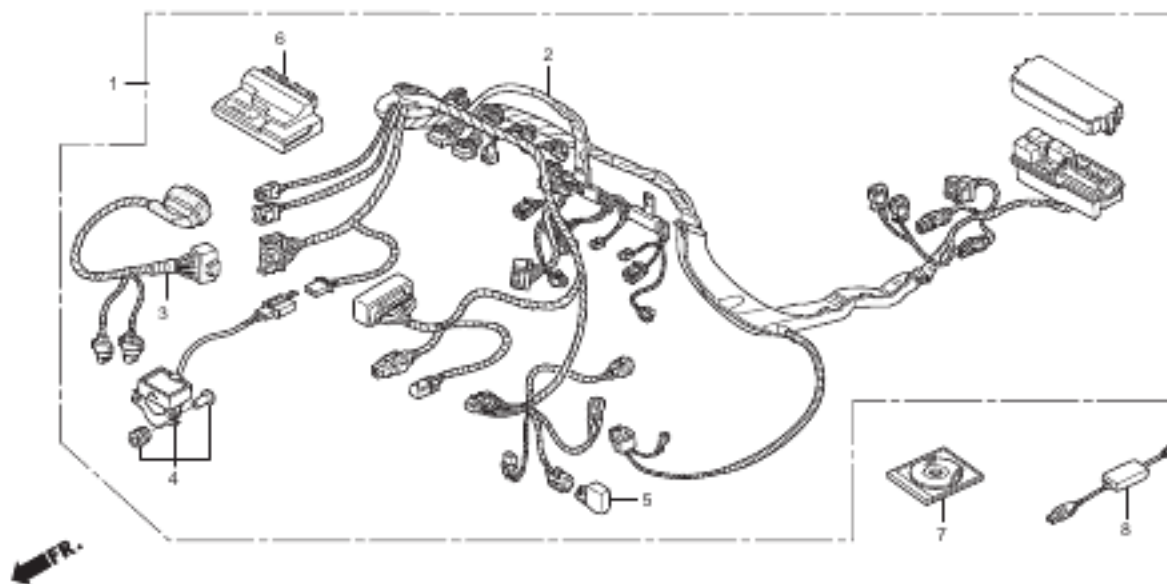

Block No.

F-9

**Wire harness
(AMA-FX)**

2008 CBR600RR

Ref. No.	Part No.	Description	Reqd. No.		Remarks
			AMA	FX SS	
• 1	06304-N1A-D10	ELECTRIC SET (PIM&AMA-FX).....	1	-	
• 2	32100-MPJ-M10	HARNES, WIRE.....	1	-	(AMA-SS uses a STD. harness.)
• 3	32102-MPJ-M00	WIRE, HARN PKL SUB.....	1	-	(AMA-SS uses a STD. harness.)
• 4	35160-MBW-Y02	SENSOR ASSY., BANK ANGLE.....	1	-	
• 5	35400-NL3-000	RESISTER, COMP.....	1	1	
• 6	38770-N1A-D10	UNIT ASSY. PGM-PI IGN.....	1	-	06170-N1A-D10 (AIR FUNNEL SET) use with set.
• 7	38771-N1A-D10	CD-ROM, PGM-PI IGN.....	1	1	
• 8	38880-NL3-C00	UNIT ASSY., SERIAL I/P USB TYPE.....	1	1