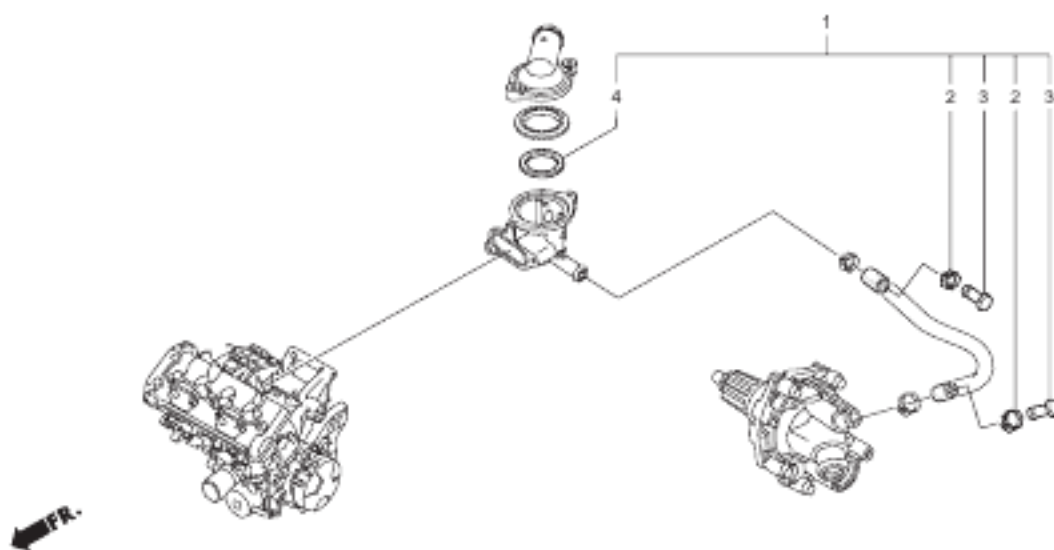

Block No.

E-5

Water hose plug set

2008 CBR600RR

Ref No.	Part No.	Description	Reqd. No.		Remarks
			AMA	FX SS	
• 1	04153-N1A-D00	WATER HOSE PLUG SET	1	1	
2	10505-E50-700	CLAMP A, WATER HOSE	2	2	
• 3	13512-NL3-620	PLUG, HOSE B	2	2	
4	30434-ZV1-000	WASHER, THRUST	1	1