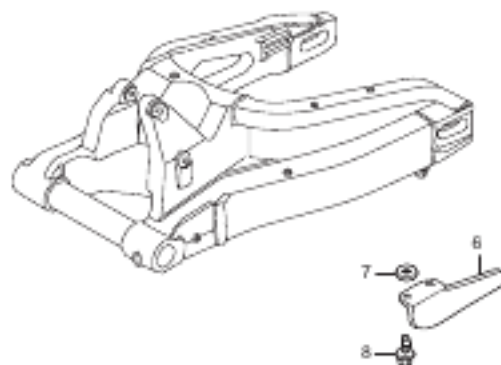

Block No.

F-7

Chain

2008 CBR600RR

Ref. No.	Part No.	Description	Reqd. No.		Remarks
			AMA	FX SS	
• 1	06412-NL3-050	FINAL SET SPROCKET 520	1	1	
• 2	23801-NL3-020	SPROCKET, DRIVE 14T (520).....	1	1	
•	23802-NL3-020	SPROCKET, DRIVE 15T (520).....	1	1	
•	23803-NL3-020	SPROCKET, DRIVE 16T (520).....	1	1	
• 3	40530-NL6-003	CHAIN, DRIVE 08520 HRV22-120LJF	1	1	
• 4	40535-NL6-003	JOINT, DRIVE CHAIN.....	1	1	
• 5	41201-NL3-051	SPROCKET, FINAL DRIVEN 41T (520).....	1	1	
•	41202-NL3-051	SPROCKET, FINAL DRIVEN 42T (520).....	1	1	
•	41203-NL3-051	SPROCKET, FINAL DRIVEN 43T (520).....	1	1	
•	41204-NL3-051	SPROCKET, FINAL DRIVEN 44T (520).....	1	1	
•	41205-NL3-051	SPROCKET, FINAL DRIVEN 45T (520).....	1	1	
•	41206-NL3-051	SPROCKET, FINAL DRIVEN 46T (520).....	1	1	
•	41207-NL3-051	SPROCKET, FINAL DRIVEN 47T (520).....	1	1	
• 6	52157-NL3-050	PROTECTOR, SPROCKET.....	1	1	
7	90505-110-070	WASHER, 13 X 20	N	N	
8	33404-00010-08	BOLT/WASHER, 0 X 10.....	1	1