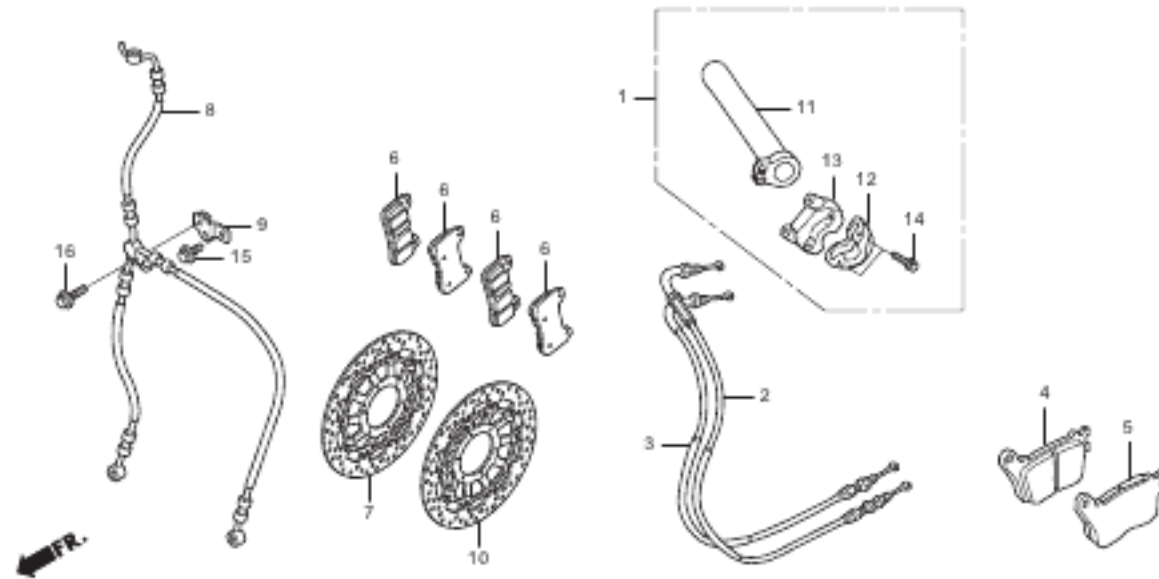

Block No.

F-1

Throttle / Brake

2008 CBR600RR

Ref. No.	Part No.	Description	Reqd. No.		Remarks
			AMA	FX SS	
• 1	86531-NL3-750	HOUSING SET, THROTTLE.....	1	1	
• 2	17310-N1A-D08	THROTTLE CABLE, A.....	1	1	N1A-D08
• 3	17320-N1A-D08	THROTTLE CABLE, B.....	1	1	N1A-D08
• 4	43105-NL3-C30	PAD COMP., A PKL (TT2450).....	1	1	Anti-fade/decay durability significant concerned
• 4	43105-NL3-C41	PAD COMP., A PKL (NKX13).....	1	1	Control/decay durability significant concerned
• 5	43106-NL3-C30	PAD COMP., B PKL (TT2450).....	1	1	Anti-fade/decay durability significant concerned
• 5	43106-NL3-C41	PAD COMP., B PKL (NKX13).....	1	1	Control/decay durability significant concerned
• 6	45105-NL3-321	PAD COMP., FR. (M21A).....	4	4	Force and effect significant concerned (thicker than standard, back plate metal polished)
• 6	45105-NL3-891	PAD COMP., FR. (N615).....	4	4	Decay durability significant concerned
• 6	45106-NL3-321	PAD COMP., FR. (N688).....	4	4	Control significant concerned
• 7	45120-NL3-901	DISK COMP., R. PKL BPK (15mm).....	1	-	
• 8	45125-N1A-D08	HOSE, COMP., FR. BRAKE.....	1	1	
• 9	45155-N1A-D08	STAY COMP., FR. BRAKE.....	1	1	
• 10	45220-NL3-901	DISK COMP., L. PKL BPK (15mm).....	1	-	
• 11	53141-MT7-000	PIPE, THROTTLE GRIP.....	1	1	
12	00107-KV2-700	HOUSING UP, THROTTLE.....	1	1	
13	00108-KV2-701	HOUSING UND, THROTTLE.....	1	1	
14	00900-O3020-O0	SCREW, PANJ 5 X 20.....	2	2	
10	00001-C0012-07	BOLT, FLANGE, 5H O X 12.....	1	1	
10	00001-C0018-07	BOLT, FLANGE, 5H O X 18.....	1	1