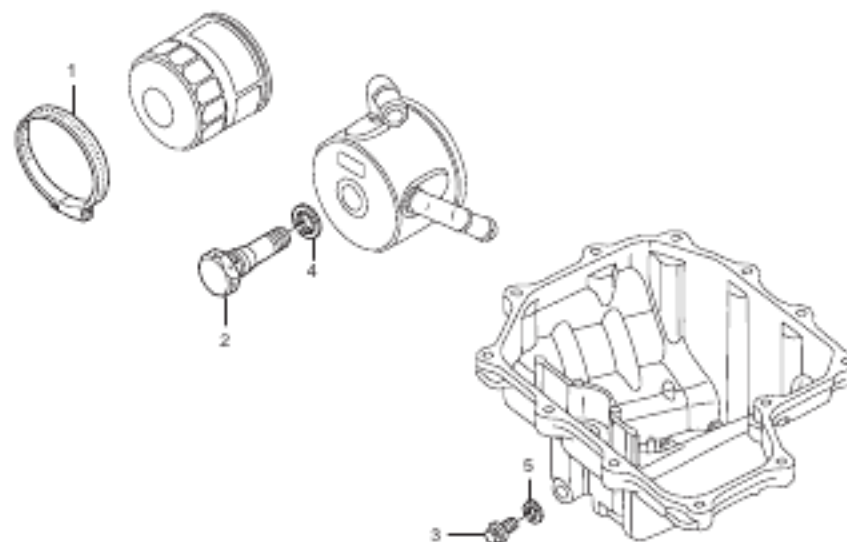

Block No.

E-3

Oil pan

2008 CBR600RR

Ref No.	Part No.	Description	Reqd. No.		Remarks
			AMA	FX SS	
1	30232 DC4-800	BAND, SUB TANK.....	1	1	
• 2	98019-N1A-D00	BOLT, OIL COOLER.....	1	1	
• 3	98081-NX4-000	BOLT, DRAIN 12mm.....	1	1	hole for wire lock
4	30402 MFJ-001	WASHER, SEALING, 34.5mm.....	1	1	STD
5	34-109-12000	WASHER, DRAIN FLUG, 12mm.....	1	1	STD