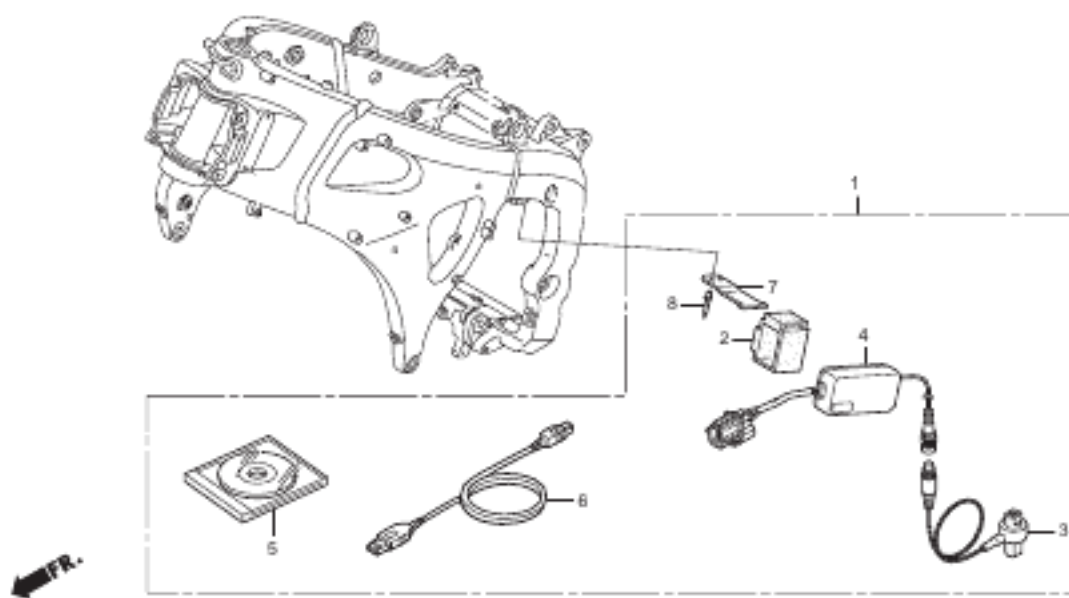

Block No.

F-10

QUICK SHIFTER SET

2008 CBR600RR

Ref No.	Part No.	Description	Reqd. No.		Remarks
			AMA	FX SS	
• 1	06382-NL9-000	QUICK SHIFTER SET	1	1	
• 2	30401-080-000	CUSHION, CDI UNIT	1	1	
• 3	38200-NL9-000	SENSOR ASSY, Q/SHIFT	1	1	
• 4	38300-NL9-000	UNIT ASSY, Q/SHIFT	1	1	
• 5	38410-NL9-000	CD-ROM, Q/SHIFTER	1	1	
• 6	38411-NL9-000	USB CABLE	1	1	
• 7	38520-NL9-000	STAY, RELAY	1	1	
• 8	91000-NL6-300	POP RIVET, 3.2X3.2	2	1