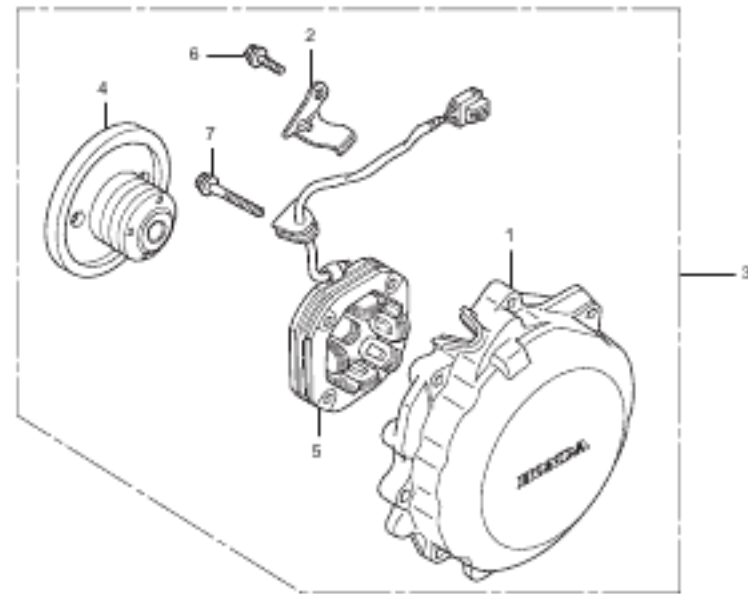

Block No.

E-2

A.C. generator set

2008 CBR600RR

Ref. No.	Part No.	Description	Reqd. No.		Remarks
			AMA	FX SS	
• 1	11321-N1A-D08	COVER, ACB	1	-	
• 2	11333-MPJ-D00	CLAMP, ACC COOD	1	-	
• 3	31100-N1A-D08	A.C. GEN ASSY.	1	-	
• 4	31110-N1A-D08	ROTOR COMP.	1	-	N1AA
• 5	31120-NL3-750	STATOR COMP.	1	-	
• 6	000D1-00010-00	BOLT, FLANGE, 5H, 6 X 10	1	-	
• 7	000D1-00028-00	BOLT, FLANGE, 5H, 6 X 28	4	-