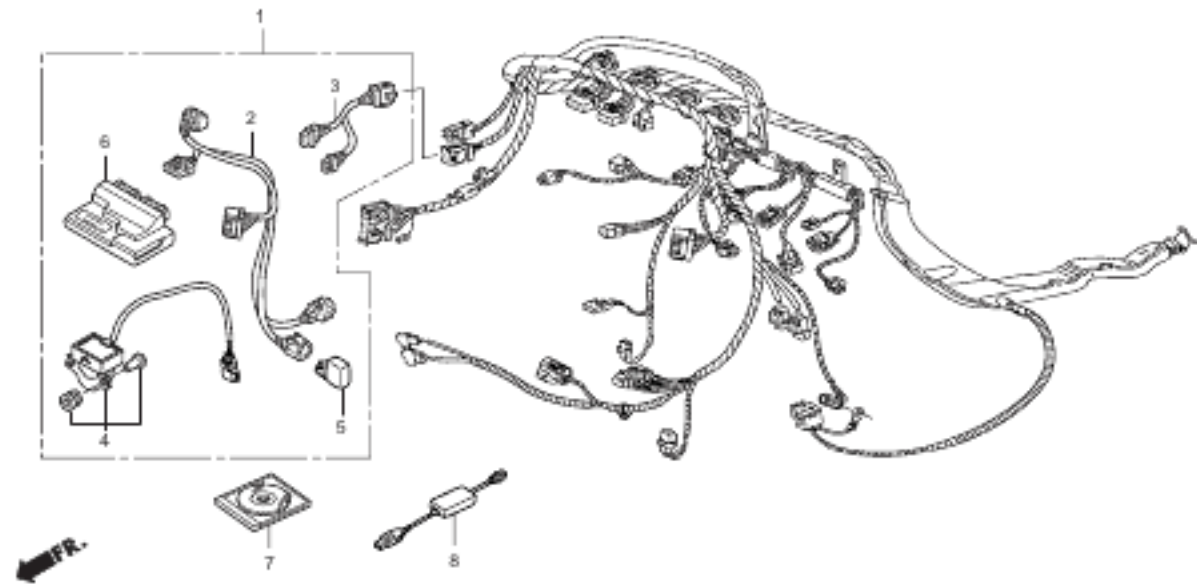

Block No.

F-9-1

Wire harness
(AMA-SS)

2008 CBR600RR

Ref. No.	Part No.	Description	Reqd. No.		Remarks
			AMA	FX SS	
• 1	06304-N1A-A20	ELECTRIC SET (AMA-SS).....	-	1	
• 2	32105-N1A-A20	SUB HARNESS, SHIFTER.....	-	1	
• 3	32106-N1A-A20	SUB HARNESS, SHORTING CL SW.....	-	1	
• 4	35160-N1A-A21	SENSOR ASSY., BANK ANGLE.....	-	1	
• 5	35400-NL3-000	RESISTER, COMP.	1	1	
• 6	38770-MPJ-P01	UNIT ASSY. PGM-PI ROM.....	-	1	
• 7	38771-N1A-D10	CD-ROM, PGM-PI ROM.....	1	1	
• 8	38880-NL3-C00	UNIT ASSY., SERIAL IP USB TYPE.....	1	1