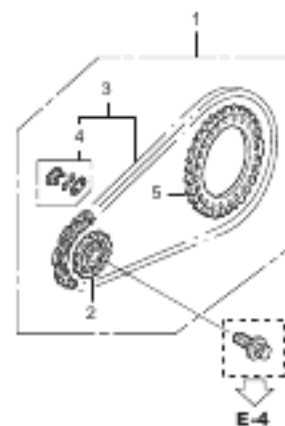

Block No.

F-7

Chain

2008 CBR600RR

Ref. No.	Part No.	Description	Reqd. No.		Remarks
			AMA	FX SS	
• 1	06412-NL3-050	FINAL SET SPROCKET 520	1	1	
• 2	23801-NL3-020	SPROCKET, DRIVE 14T (520).....	1	1	
•	23802-NL3-020	SPROCKET, DRIVE 15T (520).....	1	1	
•	23803-NL3-020	SPROCKET, DRIVE 16T (520).....	1	1	
• 3	40530-NL6-003	CHAIN, DRIVE 08520 HRV22-120LJF	1	1	
• 4	40535-NL6-003	JOINT, DRIVE CHAIN.....	1	1	
• 5	41201-NL3-051	SPROCKET, FINAL DRIVEN 41T (520).....	1	1	
•	41202-NL3-051	SPROCKET, FINAL DRIVEN 42T (520).....	1	1	
•	41203-NL3-051	SPROCKET, FINAL DRIVEN 43T (520).....	1	1	
•	41204-NL3-051	SPROCKET, FINAL DRIVEN 44T (520).....	1	1	
•	41205-NL3-051	SPROCKET, FINAL DRIVEN 45T (520).....	1	1	
•	41206-NL3-051	SPROCKET, FINAL DRIVEN 46T (520).....	1	1	
•	41207-NL3-051	SPROCKET, FINAL DRIVEN 47T (520).....	1	1	
• 6	52157-NL3-050	PROTECTOR, SPROCKET.....	1	1	
7	90505-110-070	WASHER, 13 X 20	N	N	
8	33404-00010-08	BOLT/WASHER, 0 X 10.....	1	1