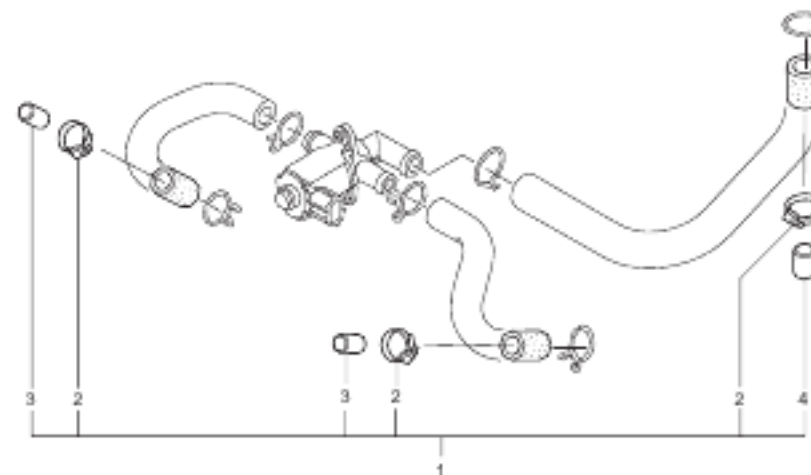

Block No.

F-5

Air injection plug set

2008 CBR600RR

Ref No.	Part No.	Description	Reqd. No.			Remarks
			AMA	FX	SS	
• 1	06195-N1A-D00	PLUG SET, EXHAUST AIR.....	1	1		
• 2	10505-E5D-700	CLAMP A, WATER HOSE.....	3	3		
• 3	96205-14012	PLUG, CONE TYPE, 14 X 12.....	2	2	ø14	
• 4	96205-15012	PLUG, CONE TYPE, 15 X 12.....	1	1	ø15